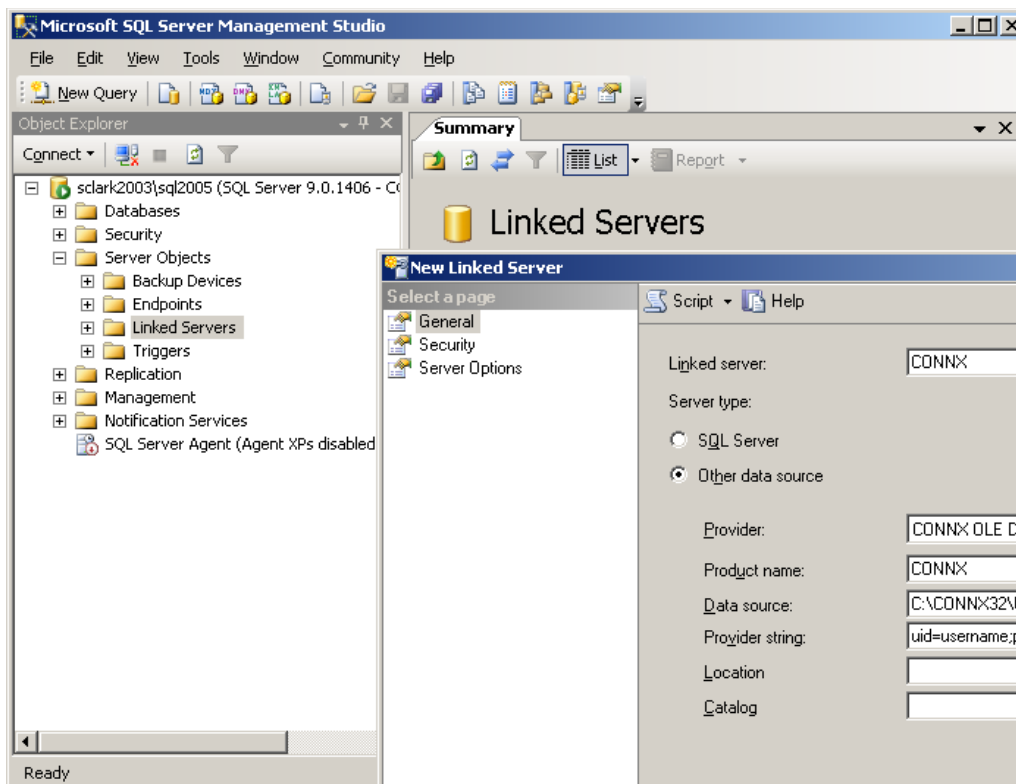

# CONNX Quick Reference Card

Using Microsoft SQL Server 2005  
Linked Servers Utility to access  
CONNX data sources

Use the Microsoft SQL Server 2005 Linked Servers utility to gain live access to data stored in a CONNX Data Dictionary (CDD).

1. In **SQL Server 2005** open **SQL Server Management Studio**. Select a server under the **Object Explorer**, and then expand the **Server Objects** folder. Right-click **Linked Servers** and select **New Linked Server**. The **Linked Server Properties** dialog box will appear.